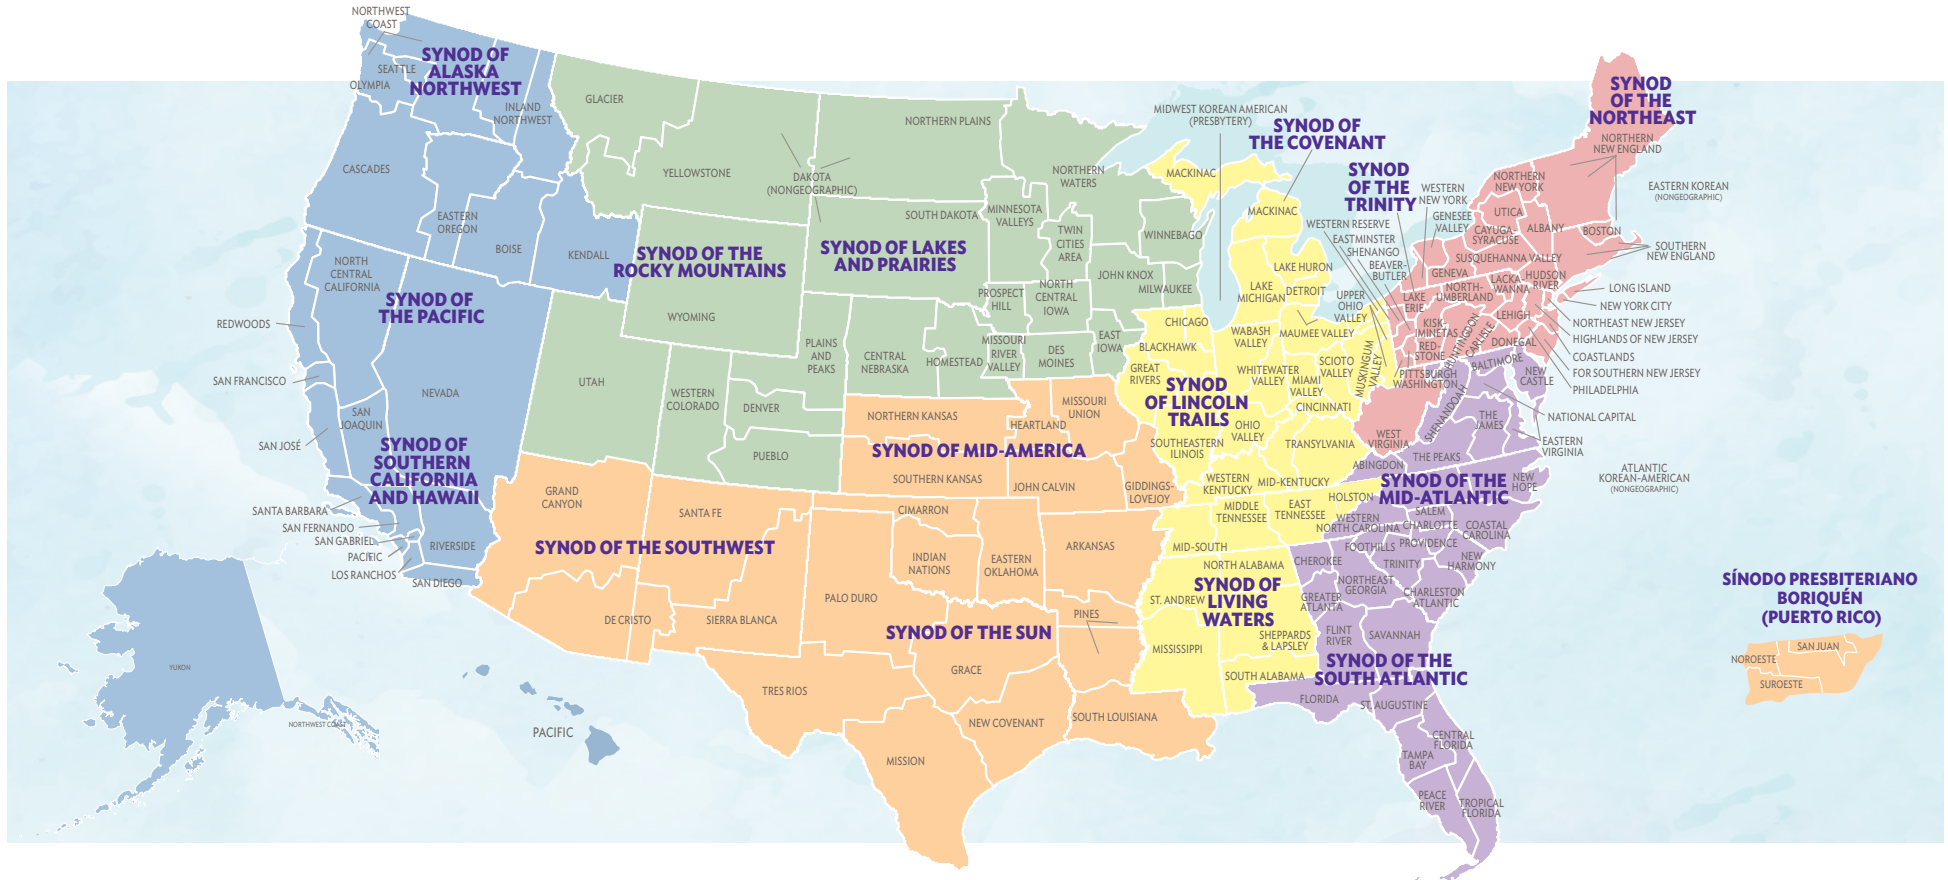

Ministry Engagement and Support

Connecting Presbyterian generosity for the sake of Christ's mission.

You make ministry happen — and we are here to help! Contact your regional Ministry Engagement Advisor if you have any questions about individual, congregational or mid council giving.

Ministry Engagement and Support

Rev. Lemuel García-Arroyo
South Region
Ministry Engagement Advisor
lemuel.garcia@pcusa.org
(502) 919-1835

Rev. Jeanie Shaw
West Region
Ministry Engagement Advisor
jeanie.shaw@pcusa.org
(502) 579-3996

René Myers
North Region
Ministry Engagement Advisor
rene.myers@pcusa.org
(502) 541-9758

Rev. Sam Young Kim
Korean American Congregations
Ministry Engagement Advisor
김삼영, 선교지원국 한인교회 담당자
samyoung.kim@pcusa.org
(502) 415-8657

Lauren Rogers
Central Region
Ministry Engagement Advisor
lauren.rogers@pcusa.org
(502) 974-7697

Lynne Foreman
Northeast Region
Ministry Engagement Advisor
lynne.foreman@pcusa.org
(502) 526-7164

Sy Hughes
Southeast Region
Ministry Engagement Advisor
sy.hughes@pcusa.org
(502) 494-8983

Rev. Dr. Amantha Barbee
Ministry Engagement Advisor
At Large
amantha.barbee@pcusa.org
(502) 791-1265